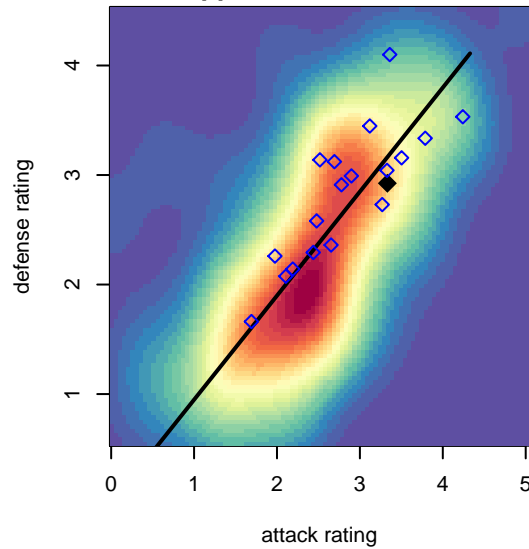

# RV Slammers Orange G02

Rainier Valley Slammers  
 Auburn, WA  
 G02 total strength=1703  
 attack=27.97 defense=18.63  
 fall league = RCL G02 Div 3  
 notes= Sow 2013

alt names used:  
 RAINIER VALLEY SLAMMERS RVS-G02 (WA  
 RAINIER VALLEY SLAMMERS RVS-G02 (WA  
 RVS G02 Orange A  
 Rainier Valley Slammers G02 Orange Ai

Venues played:  
 2017 RVS Classic GU16-17  
 2017 Nike Crossfire Challenge Gold Group U16  
 2017 Oswego Nike Cup Silver U16  
 2017 RCL G02 Div 3  
 2017 PacNW Winter Classic 2002 Showcase P

**RV Slammers Orange G02**  
 Dots are actual minus expected GF (blue circles) and GA (red triangles).  
 Blue line is smoothed change in attack strength. Red is smoothed change in defense strength.

**attack and defense variance (black dot)  
relative to other teams  
and top 10 in region**

**attack and defense rating  
relative to others at age  
and all opponents in last 13 months**

**Performance relative to 13 month average**