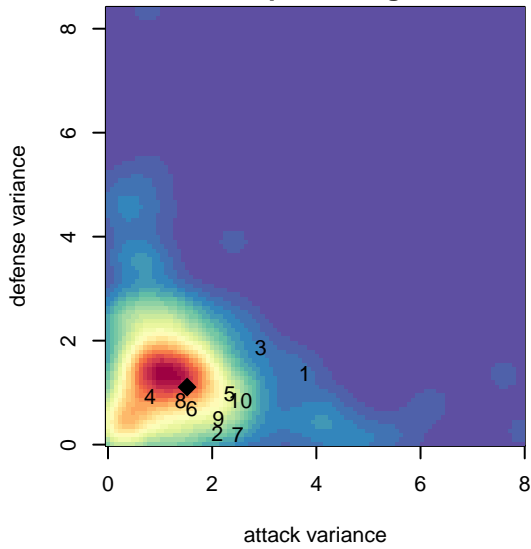

# RV Slammers Orange G02

Rainier Valley Slammers  
 Auburn, WA  
 G02 total strength=1703  
 attack=27.97 defense=18.63  
 fall league = RCL G02 Div 3  
 notes= Sow 2013

alt names used:  
 RAINIER VALLEY SLAMMERS RVS-G02 (WA  
 RAINIER VALLEY SLAMMERS RVS-G02 (WA  
 RVS G02 Orange A  
 Rainier Valley Slammers G02 Orange Ai

Venues played:  
 2017 RVS Classic GU16-17  
 2017 Nike Crossfire Challenge Gold Group U16  
 2017 Oswego Nike Cup Silver U16  
 2017 RCL G02 Div 3  
 2017 PacNW Winter Classic 2002 Showcase P

**RV Slammers Orange G02**  
 Dots are actual minus expected GF (blue circles) and GA (red triangles).  
 Blue line is smoothed change in attack strength. Red is smoothed change in defense strength.

**attack and defense variance (black dot)  
relative to other teams  
and top 10 in region**

**attack and defense rating  
relative to others at age  
and all opponents in last 13 months**

**Performance relative to 13 month average**