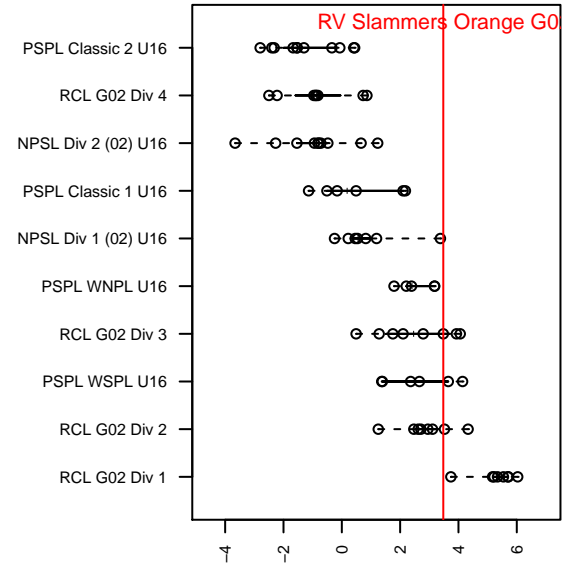

# RV Slammers Orange G02

Rainier Valley Slammers  
 Auburn, WA  
 G02 total strength=1703  
 attack=27.97 defense=18.63  
 fall league = RCL G02 Div 3  
 notes= Sow 2013

alt names used:  
 RAINIER VALLEY SLAMMERS RVS-G02 (WA  
 RAINIER VALLEY SLAMMERS RVS-G02 (WA  
 RVS G02 Orange A  
 Rainier Valley Slammers G02 Orange Ai

Venues played:  
 2017 RVS Classic GU16-17  
 2017 Nike Crossfire Challenge Gold Group U16  
 2017 Oswego Nike Cup Silver U16  
 2017 RCL G02 Div 3  
 2017 PacNW Winter Classic 2002 Showcase P

**RV Slammers Orange G02**  
 Dots are actual minus expected GF (blue circles) and GA (red triangles).  
 Blue line is smoothed change in attack strength. Red is smoothed change in defense strength.

**attack and defense variance (black dot)  
relative to other teams  
and top 10 in region**

**attack and defense rating  
relative to others at age  
and all opponents in last 13 months**

**Performance relative to 13 month average**