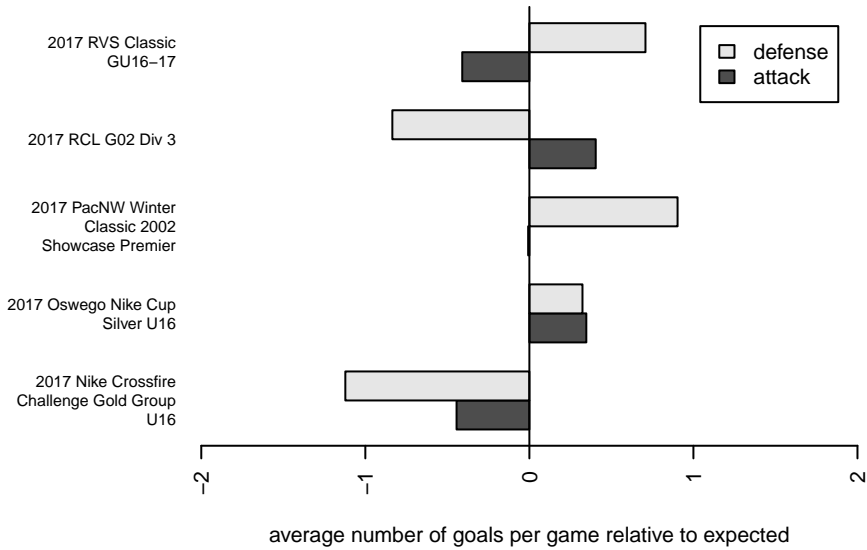

# RV Slammers Orange G02

Rainier Valley Slammers  
 Auburn, WA  
 G02 total strength=1703  
 attack=27.97 defense=18.63  
 fall league = RCL G02 Div 3  
 notes= Sow 2013

alt names used:  
 RAINIER VALLEY SLAMMERS RVS-G02 (WA  
 RAINIER VALLEY SLAMMERS RVS-G02 (WA  
 RVS G02 Orange A  
 Rainier Valley Slammers G02 Orange Ai

Venues played:  
 2017 RVS Classic GU16-17  
 2017 Nike Crossfire Challenge Gold Group U16  
 2017 Oswego Nike Cup Silver U16  
 2017 RCL G02 Div 3  
 2017 PacNW Winter Classic 2002 Showcase P

**RV Slammers Orange G02**  
 Dots are actual minus expected GF (blue circles) and GA (red triangles).  
 Blue line is smoothed change in attack strength. Red is smoothed change in defense strength.

**attack and defense variance (black dot)  
relative to other teams  
and top 10 in region**

**attack and defense rating  
relative to others at age  
and all opponents in last 13 months**

**Performance relative to 13 month average**