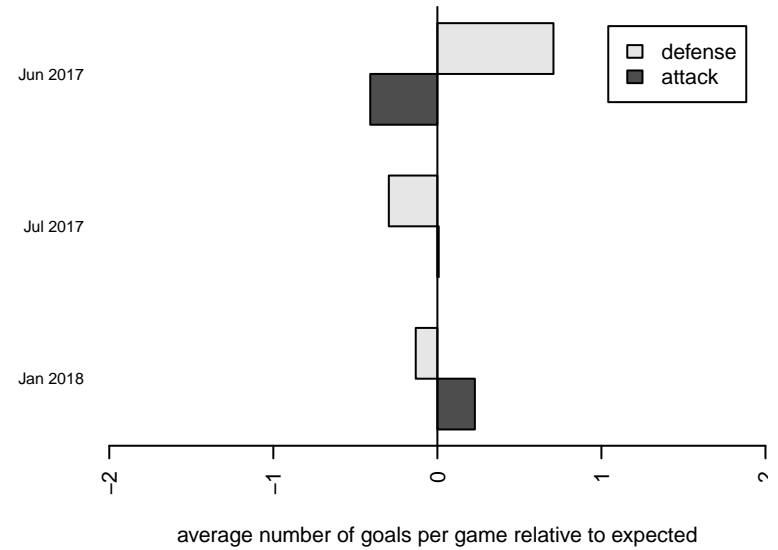

Performance relative to 13 month average