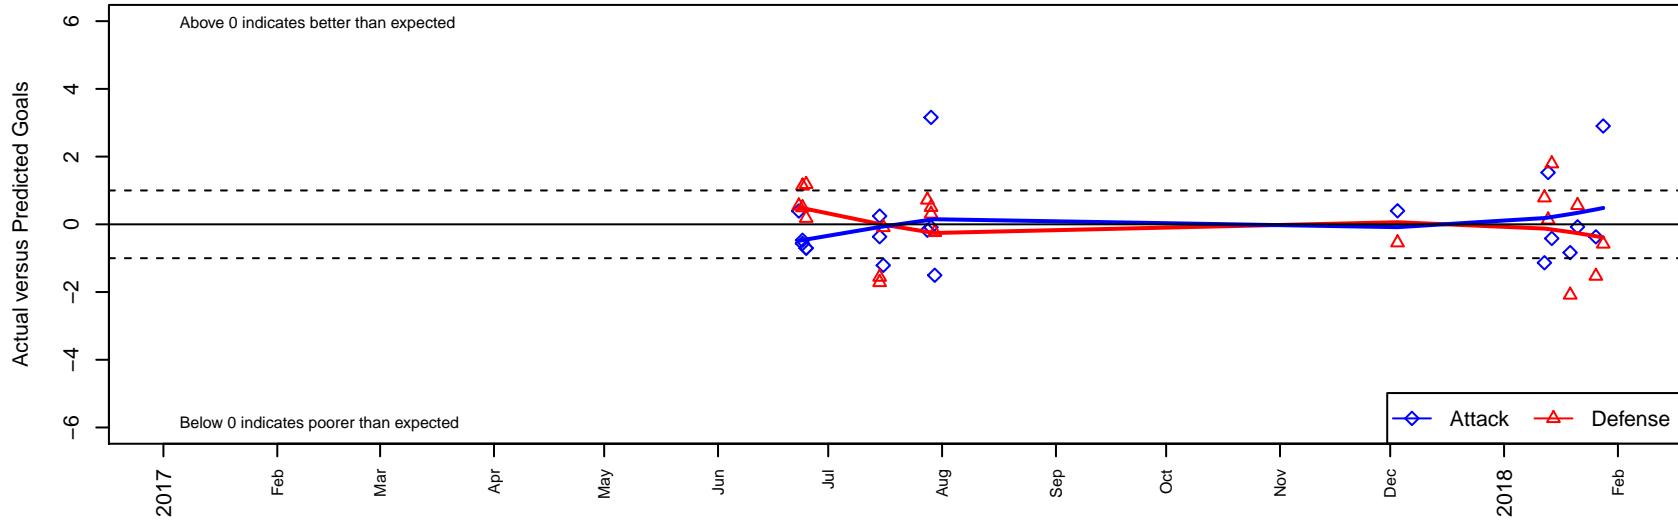

# RV Slammers Orange G02

Rainier Valley Slammers  
 Auburn, WA  
 G02 total strength=1703  
 attack=27.97 defense=18.63  
 fall league = RCL G02 Div 3  
 notes= Sow 2013

alt names used:  
 RAINIER VALLEY SLAMMERS RVS-G02 (WA  
 RAINIER VALLEY SLAMMERS RVS-G02 (WA  
 RVS G02 Orange A  
 Rainier Valley Slammers G02 Orange Ai

Venues played:  
 2017 RVS Classic GU16-17  
 2017 Nike Crossfire Challenge Gold Group U16  
 2017 Oswego Nike Cup Silver U16  
 2017 RCL G02 Div 3  
 2017 PacNW Winter Classic 2002 Showcase P

**RV Slammers Orange G02**  
 Dots are actual minus expected GF (blue circles) and GA (red triangles).  
 Blue line is smoothed change in attack strength. Red is smoothed change in defense strength.

**attack and defense variance (black dot)  
relative to other teams  
and top 10 in region**

**attack and defense rating  
relative to others at age  
and all opponents in last 13 months**

**Performance relative to 13 month average**